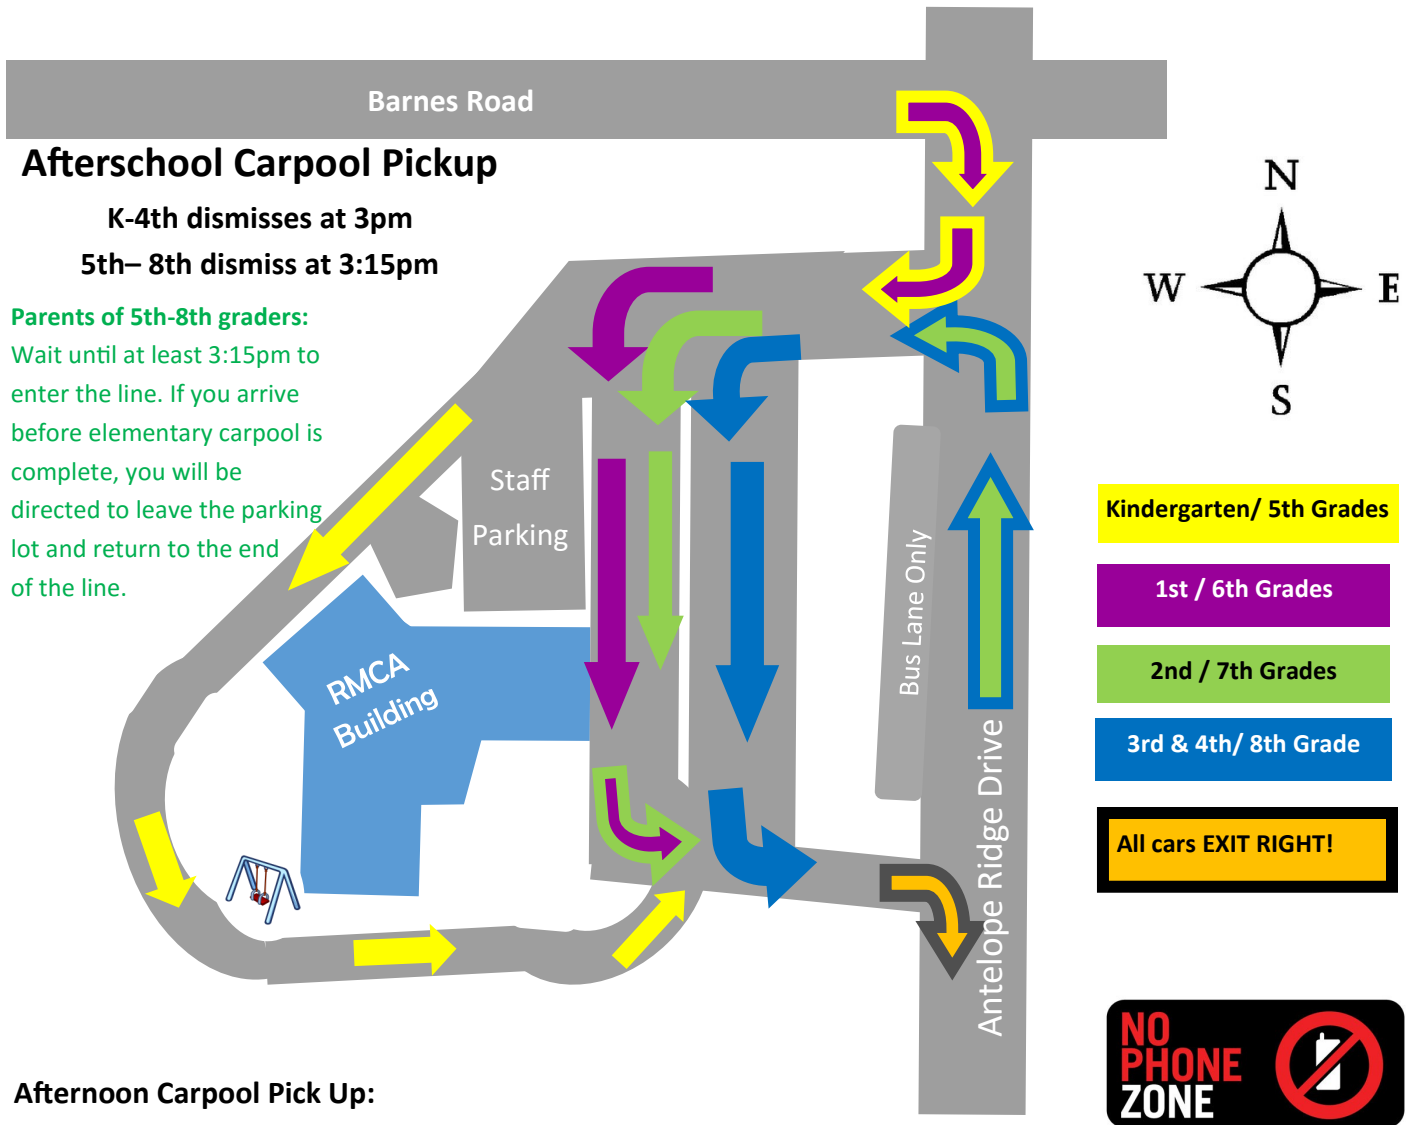

Afternoon Carpool Pick Up:

Only K-5th grade students have carpool numbers. Display these on the front dashboard of your car. K-4th grades dismiss at 3pm. Older siblings go to youngest sibling's carpool line. If you have children in both K-4 and 5-8, the K-4 younger siblings will wait inside for the 5th-8th grade sibling to pick them up after the 5-8 sibling dismisses at 3:15pm. All siblings then go to the youngest 5th-8th grade student's line.

Enter the parking lot from the designated direction as displayed on the map. In 30 minutes, we safely move an average of 430 cars every day, providing pickup for 1,100 students. Traffic safety is a serious matter, one we need your help with to ensure the safety of our children's lives.

- Kindergarten and 5th use the "yellow" lane that goes behind the school.
- 1st and 6th graders use the "purple" lane closest to the building.
- 2nd and 4th graders use the "green" middle lane in front of the building.
- 3rd, 4th and 8th graders use the "blue" lane closest to the street.
- Once your children load into your car, wait for Staff to direct you to pull forward. **Do not pull around any cars. RMCA reserves the legal right to deny violators the privilege of carpool.**
- Only **RIGHT TURNS** are permitted to exit the parking lot during carpool and right turns only are accepted by the City of Colorado Springs and El Paso Sheriff Department's approved traffic plan.