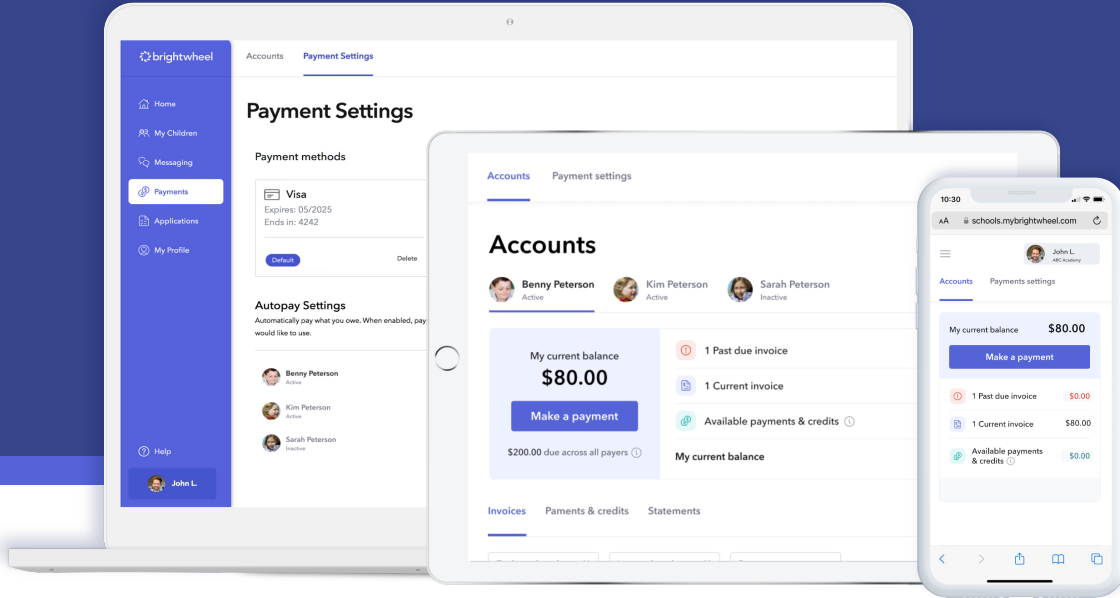

Easily set up online tuition payments today!

Our program has partnered with brightwheel, so you can now pay tuition and access your statements quickly, easily, and securely – all from the same app.

Quick to set up

Add a bank account or credit card and you're done! You can also enable autopay to ensure your tuition is always paid on time.

Easy & flexible

Make payments, check account balances, and access year-end tax receipts from the same app, in real-time and from anywhere.

Secure to use

Directly manage your payment details, avoid cash or check, and use a system that meets the highest levels of data security and compliance (PCI Level 1).

The brightwheel app is pure genius! I feel much more connected to my toddler. I know what she's had to eat and her nap schedule. I can message her teacher to ask questions. **And tuition payments automatically get debited. This app has made my busy mom life easier and that means so much to me.**